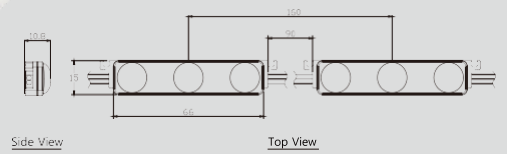

LIGHT COLOR