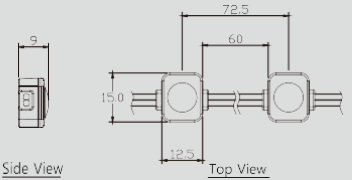

DC12V

ANGLE
140°
DEGREE

BRIGHTNESS
25
LUMENS

CONSUMPTIONS
0.77
WATT

LIGHT COLOR

CODE	LED TYPE	VOLTAGE	POWER	COLOR TEMP	LM	DEPTH LIGHT
ANX1SW1	SAMSUNG, HI POWER 2835	DC 12V	0.72W	3000K-11,000K	25	OVER 7CM
ANX1PW1	HI POWER 2835	DC 12V	0.72W	10000K,	23	OVER 7CM
ANX1PR1	HI POWER 2835	DC 12V	0.72W	RED	5.3	OVER 7CM
ANX1PG1	HI POWER 2835	DC 12V	0.72W	GREEN	9.6	OVER 7CM
ANX1PB1	HI POWER 2835	DC 12V	0.72W	BLUE	3.9	OVER 7CM
ANX1PY1	HI POWER 2835	DC 12V	0.72W	YELLOW	21	OVER 7CM
ANX1PC1	HI POWER RGB	DC 12V	0.72W	RGB	11	OVER 7CM