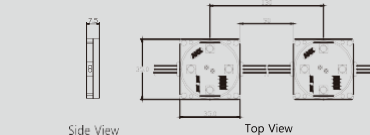

LIGHT COLOR

CODE	LED TYPE	VOLTAGE	POWER	COLOR TEMP	LM	DEPTH LIGHT
ANX4PW	HI POWER 5050	DC 12V	1.44W	3000K~11,000K	92	OVER 7CM
ANX4PR	HI POWER 5050	DC 12V	1.44W	RED	21.2	OVER 7CM
ANX4PG	HI POWER 5050	DC 12V	1.44W	GREEN	38.4	OVER 7CM
ANX4PB	HI POWER 5050	DC 12V	1.44W	BLUE	15.6	OVER 7CM
ANX4PY	HI POWER 5050	DC 12V	1.44W	YELLOW	84	OVER 7CM
ANX4PC	HI POWER 5050	DC 12V	1.44W	RGB	44	OVER 7CM