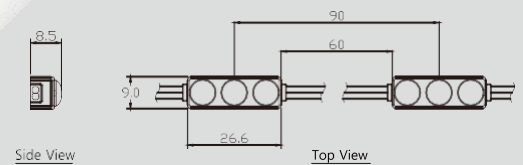

LIGHT COLOR