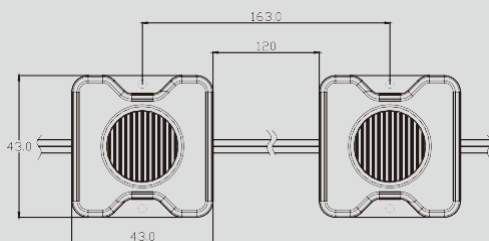

LIGHT COLOR

BRIGHTNESS
120
LUMENS

CONSUMPTIONS
1.2
WATT

LIGHT COLOR

BRIGHTNESS
240
LUMENS

CONSUMPTIONS
3
WATT

CODE	LED TYPE	VOLTAGE	POWER	COLOR TEMP	LM	DEPTH LIGHT
ANXSHP3_1.2W	SAMSUNG 2835	DC 12V	1.2W	3000K-11,000K	120	
ANXKHP3_1.2W	HI POWER 2835	DC 12V	1.2W	3000K-11,000K	115	

AVAILABLE TO CUSTOMIZE (RED, GREEN, BLUE, YELLOW, 3000K-11,000K)

Top View