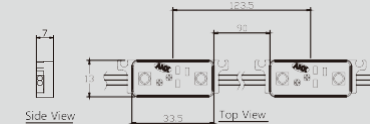

CODE	LED TYPE	VOLTAGE	POWER	COLOR TEMP	LM	DEPTH LIGHT
ANX2PW	HI POWER 5050	DC 12V	0.72W	3000K~11,000K	25	OVER 7CM
ANX2PR	HI POWER 5050	DC 12V	0.72W	RED	23	OVER 7CM
ANX2PG	HI POWER 5050	DC 12V	0.72W	GREEN	5.3	OVER 7CM
ANX2PB	HI POWER 5050	DC 12V	0.72W	BLUE	9.6	OVER 7CM
ANX2PY	HI POWER 5050	DC 12V	0.72W	YELLOW	17.7	OVER 7CM