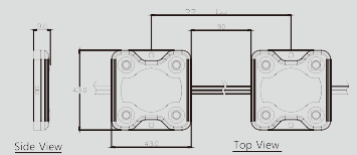

CODE	LED TYPE	VOLTAGE	POWER	COLOR TEMP	LM	DEPTH LIGHT
ANX4SW4	SAMSUNG 2835, 5630	DC 12V	2.40W	3000K-11,000K	168	OVER 7CM
ANX4PW4	HI POWER 2835, 5050	DC 12V	1.14W	3,000K-11,000K	90	OVER 7CM
ANX4PR4	HI POWER 2835, 5050	DC 12V	1.14W	RED	21.2	OVER 7CM
ANX4PG4	HI POWER 2835, 5050	DC 12V	1.14W	GREEN	38.4	OVER 7CM
ANX4PB4	HI POWER 2835, 5050	DC 12V	1.14W	BLUE	15.6	OVER 7CM
ANX4PY4	HI POWER 2835, 5050	DC 12V	1.14W	YELLOW	84	OVER 7CM