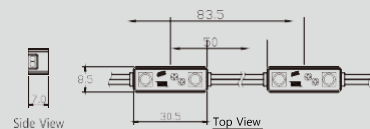

CODE	LED TYPE	VOLTAGE	POWER	COLOR TEMP	LM	DEPTH LIGHT
ANX2MW	HI POWER 5050	DC 12V	0.48W	3000K~11,000K	46	OVER 7CM
ANX2MR	HI POWER 5050	DC 12V	0.48W	RED,	10.6	OVER 7CM
ANX2MG	HI POWER 5050	DC 12V	0.48W	GREEN	19.2	OVER 7CM
ANX2MB	HI POWER 5050	DC 12V	0.48W	BLUE	7.8	OVER 7CM
ANX2MY	HI POWER 5050	DC 12V	0.48W	YELLOW	42	OVER 7CM