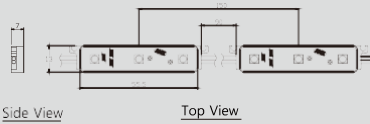

LIGHT COLOR

CODE	LED TYPE	VOLTAGE	POWER	COLOR TEMP	LM	DEPTH LIGHT
ANX3PW	HI POWER 5050	DC 12V	0.72W	3000K~11,000K	69	OVER 7CM
ANX3PR	HI POWER 5050	DC 12V	0.72W	RED	15.9	OVER 7CM
ANX3PG	HI POWER 5050	DC 12V	0.72W	GREEN	28.8	OVER 7CM
ANX3PB	HI POWER 5050	DC 12V	0.72W	BLUE	11.7	OVER 7CM
ANX3PY	HI POWER 5050	DC 12V	0.72W	YELLOW	63	OVER 7CM
ANX3PC	HI POWER 5050	DC 12V	0.72W	RGB	33	OVER 7CM