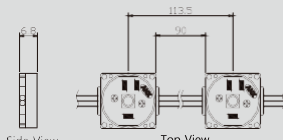

LIGHT COLOR

CODE	LED TYPE	VOLTAGE	POWER	COLOR TEMP	LM	DEPTH LIGHT
ANX1PW	HI POWER 5050	DC 12V	0.25W	3000K~11,000K	23	OVER 7CM
ANX1PR	HI POWER 5050	DC 12V	0.25W	RED	5.3	OVER 7CM
ANX1PG	HI POWER 5050	DC 12V	0.25W	GREEN	9.6	OVER 7CM
ANX1PB	HI POWER 5050	DC 12V	0.25W	BLUE	3.9	OVER 7CM
ANX1PY	HI POWER 5050	DC 12V	0.25W	YELLOW	17.7	OVER 7CM
ANX1PC	HI POWER 5050	DC 12V	0.25W	RGB	11	OVER 7CM
ANX1PS	HI POWER 5050	DC 12V	0.25W	10,000K(SPAKLE TYPE)	21	OVER 7CM