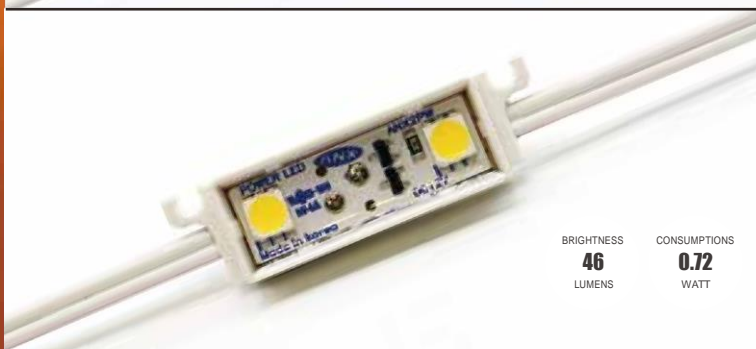

BRIGHTNESS
46
LUMENS

CONSUMPTIONS
0.72
WATT

LIGHT COLOR

CODE	LED TYPE	VOLTAGE	POWER	COLOR TEMP	LM	DEPTH LIGHT
ANX2PW	HI POWER 5050	DC 12V	0.72W	3000K~11,000K	25	OVER 7CM
ANX2PR	HI POWER 5050	DC 12V	0.72W	RED	23	OVER 7CM
ANX2PG	HI POWER 5050	DC 12V	0.72W	GREEN	5.3	OVER 7CM
ANX2PB	HI POWER 5050	DC 12V	0.72W	BLUE	9.6	OVER 7CM
ANX2PY	HI POWER 5050	DC 12V	0.72W	YELLOW	17.7	OVER 7CM