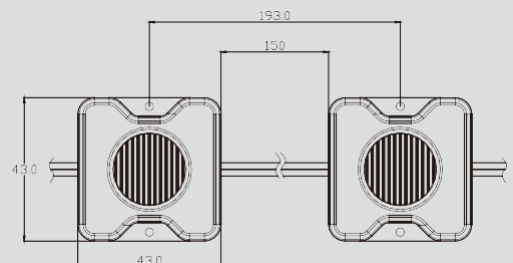

AVAILABLE TO CUSTOMIZE (RED, GREEN, BLUE, YELLOW, 3000K-11,000K)

Side View

Top View

Side View

Top View

CODE	LED TYPE	VOLTAGE	POWER	COLOR TEMP	LM	DEPTH LIGHT
ANXSHP6_3W	SAMSUNG 2835	DC 12V	3W	3000K-11,000K	232	
ANXKHP6_3W	HI POWER 2835	DC 12V	3W	3000K-11,000K	225	